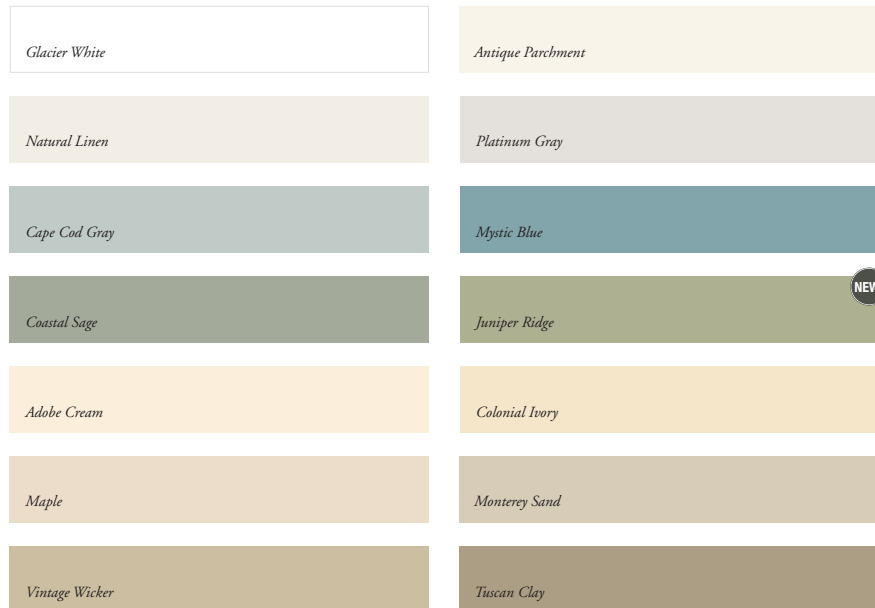

Rich palette of exterior design options:

Horizontal band board provides a strong horizontal accent.