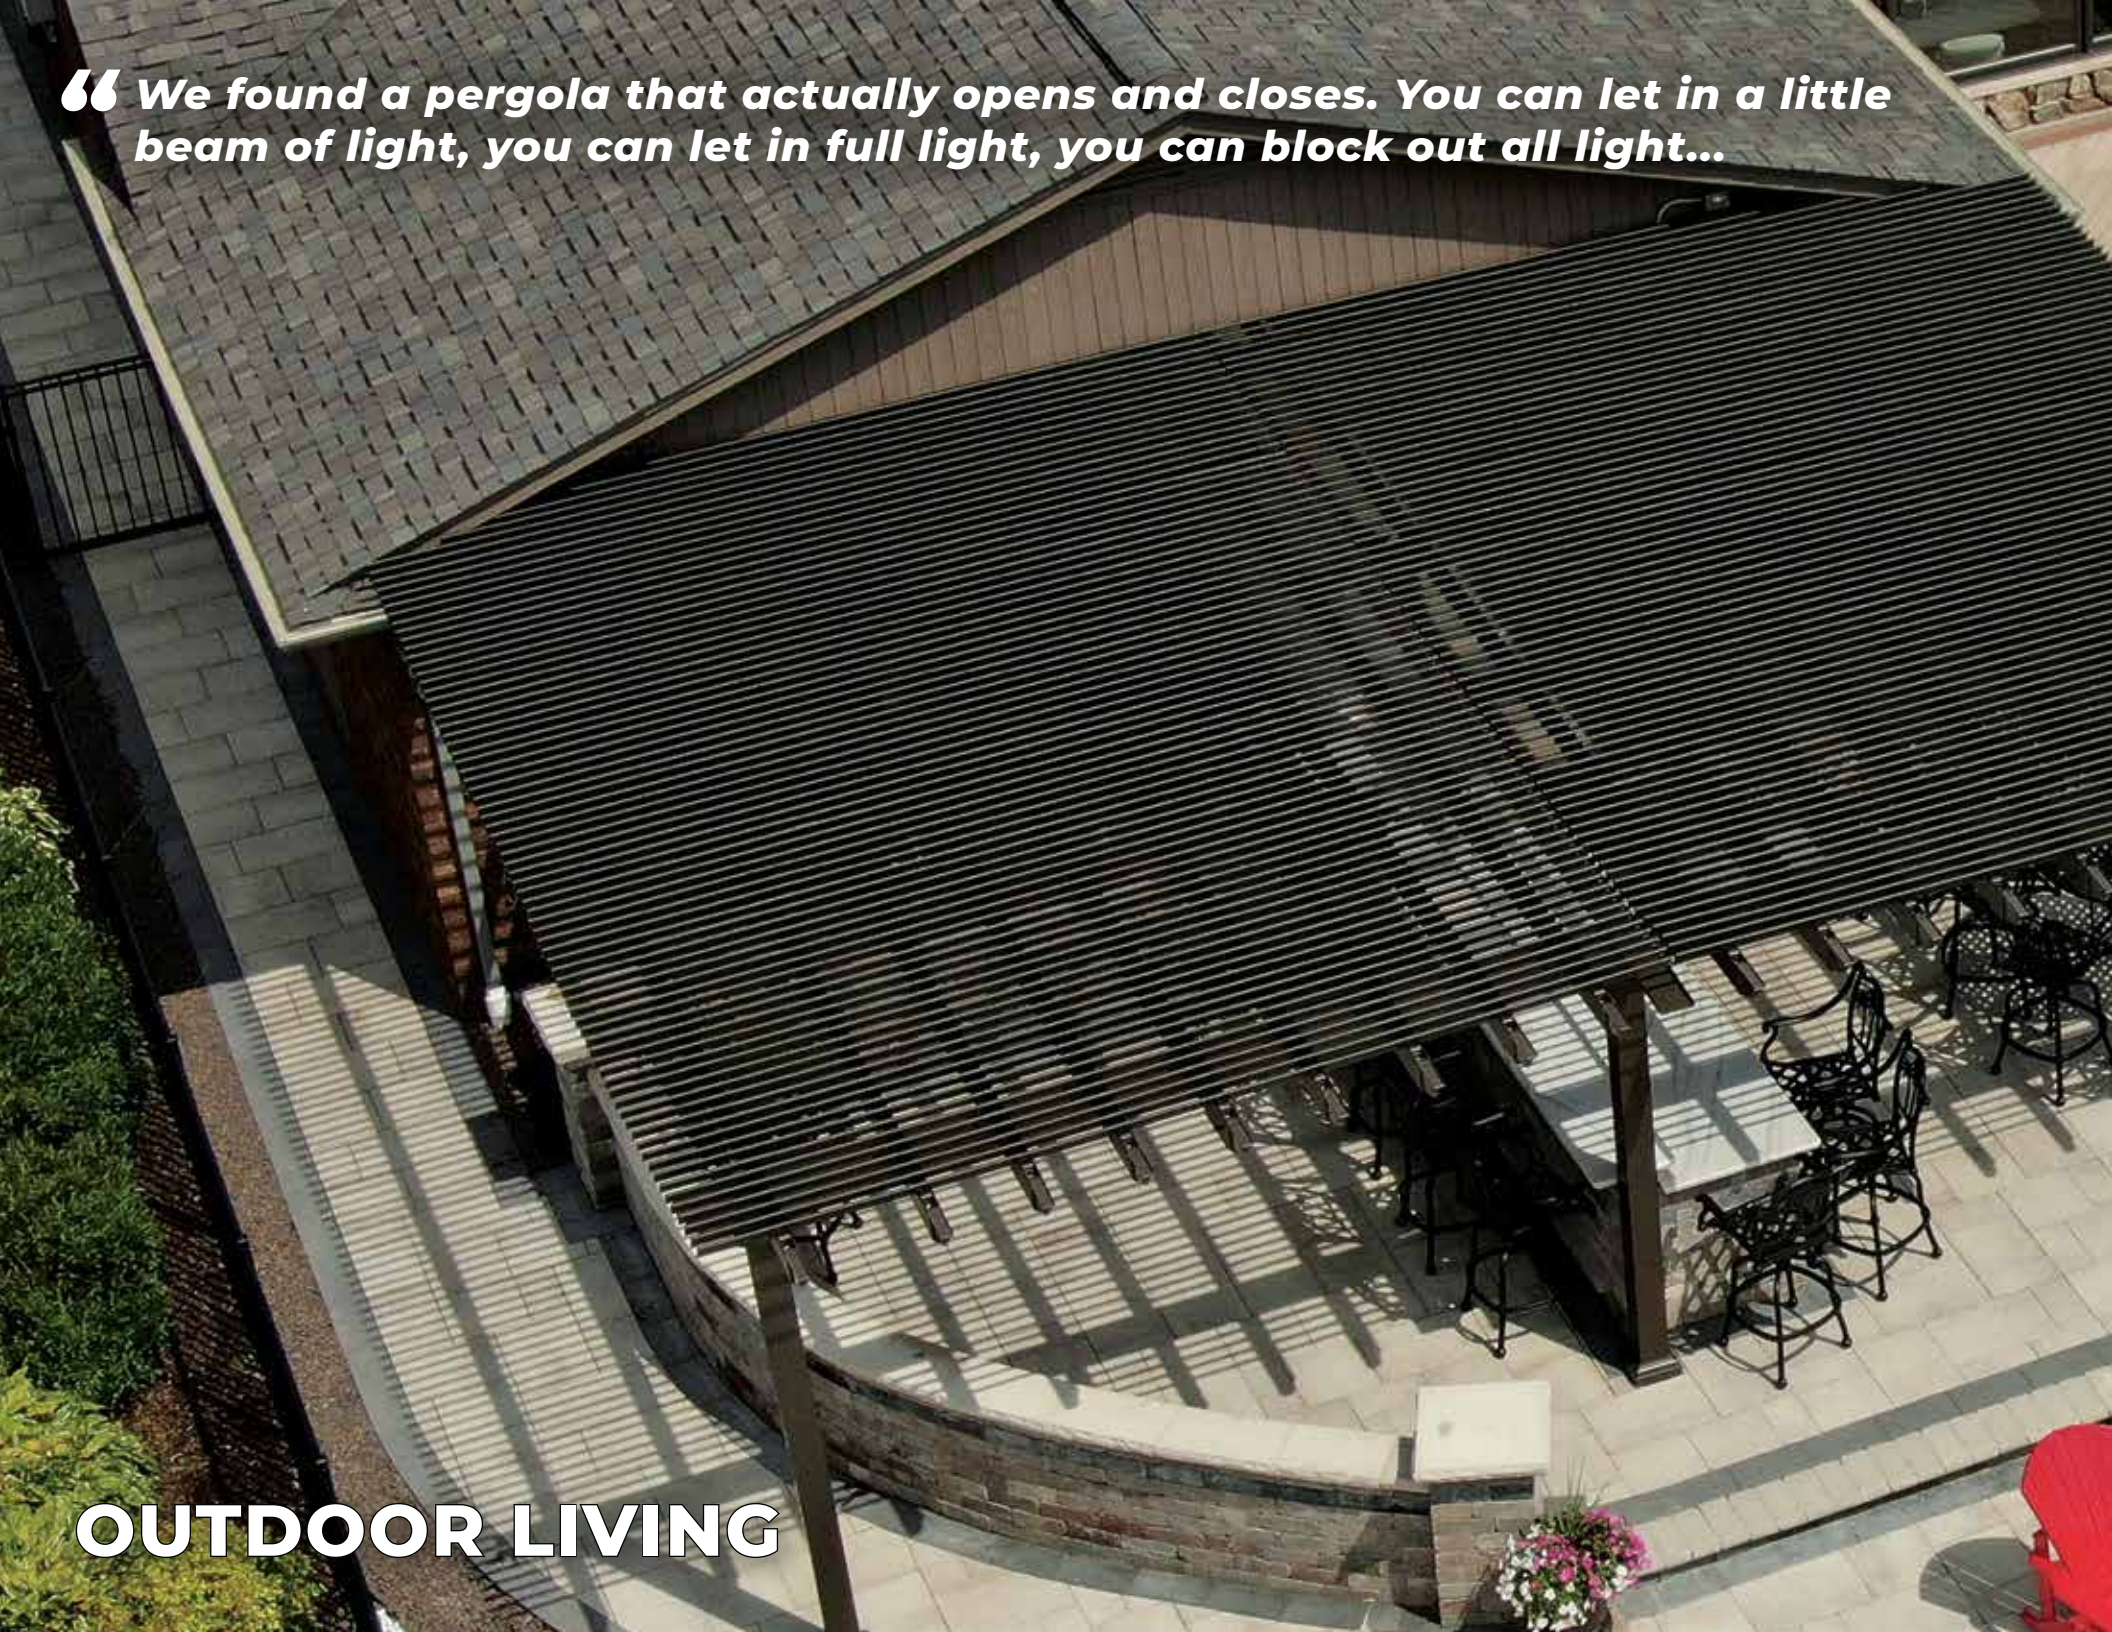

SUNROOM

WALLS UNDER EXISTING ROOF

WALLS UNDER EXISTING ROOF

CENTER VENT

FEATURES + BENEFITS

Full View with Large Entry & Exit and No Obstructions

ULTIMATE SCREEN ROOM

BACKYARD RESORT COMBO

PERGOLA

PERGOLA

ATTACHED
OPERABLE PERGOLA

ATTACHED
OPERABLE PERGOLA

FREESTANDING
OPERABLE PERGOLA

FEATURES + BENEFITS

Hidden Direct Drive Actuator Motor with Remote Control

FREESTANDING
OPERABLE PERGOLA

FREESTANDING
OPERABLE PERGOLA

SWIM SPA SUITE

“ We found a pergola that actually opens and closes. You can let in a little beam of light, you can let in full light, you can block out all light...”

OUTDOOR LIVING

OPERABLE PERGOLA FEATURES

- Direct-drive rafter – Ability to open and close the louvers
- “Slow motion” actuator with 500lb push/pull force
- Heavy gauge extruded aluminum
- Return lip to reduce post rain dripping
- Snap-on installation
- Color choices: White, Sandstone & Bronze
- Column choices: Roma, Venetian, Florentine
- Style choices: Contemporary and Classic