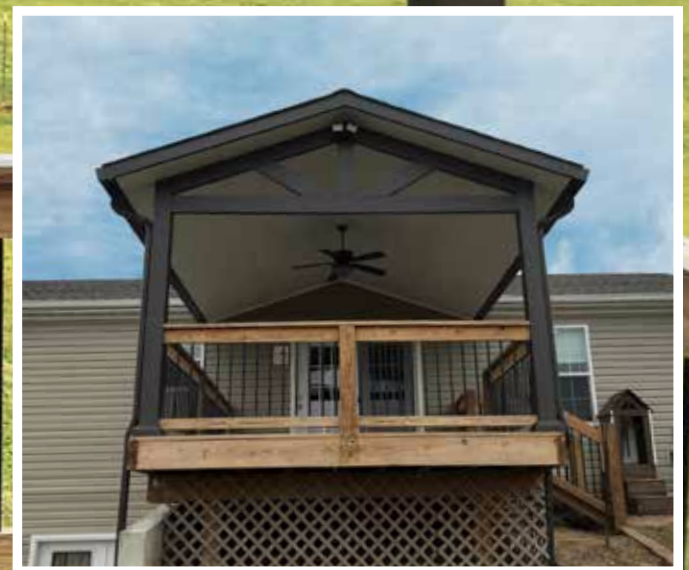

FREESTANDING
OPERABLE PERGOLA

SWIM SPA SUITE

“ We found a pergola that actually opens and closes. You can let in a little beam of light, you can let in full light, you can block out all light...”

OUTDOOR LIVING

And that's what we were looking for, and TEMO had it. It's called the Operable Pergola." Lynn Bell | TEMO Sunrooms Customer

SANTA FE PAVILION

ST. THOMAS PAVILION

PAVILION

SKY VIEW PAVILION

PAVILION

PAVILION

OPERABLE PERGOLA FEATURES

- Direct-drive rafter – Ability to open and close the louvers
- “Slow motion” actuator with 500lb push/pull force
- Heavy gauge extruded aluminum
- Return lip to reduce post rain dripping
- Snap-on installation
- Color choices: White, Sandstone & Bronze
- Column choices: Roma, Venetian, Florentine
- Style choices: Contemporary and Classic